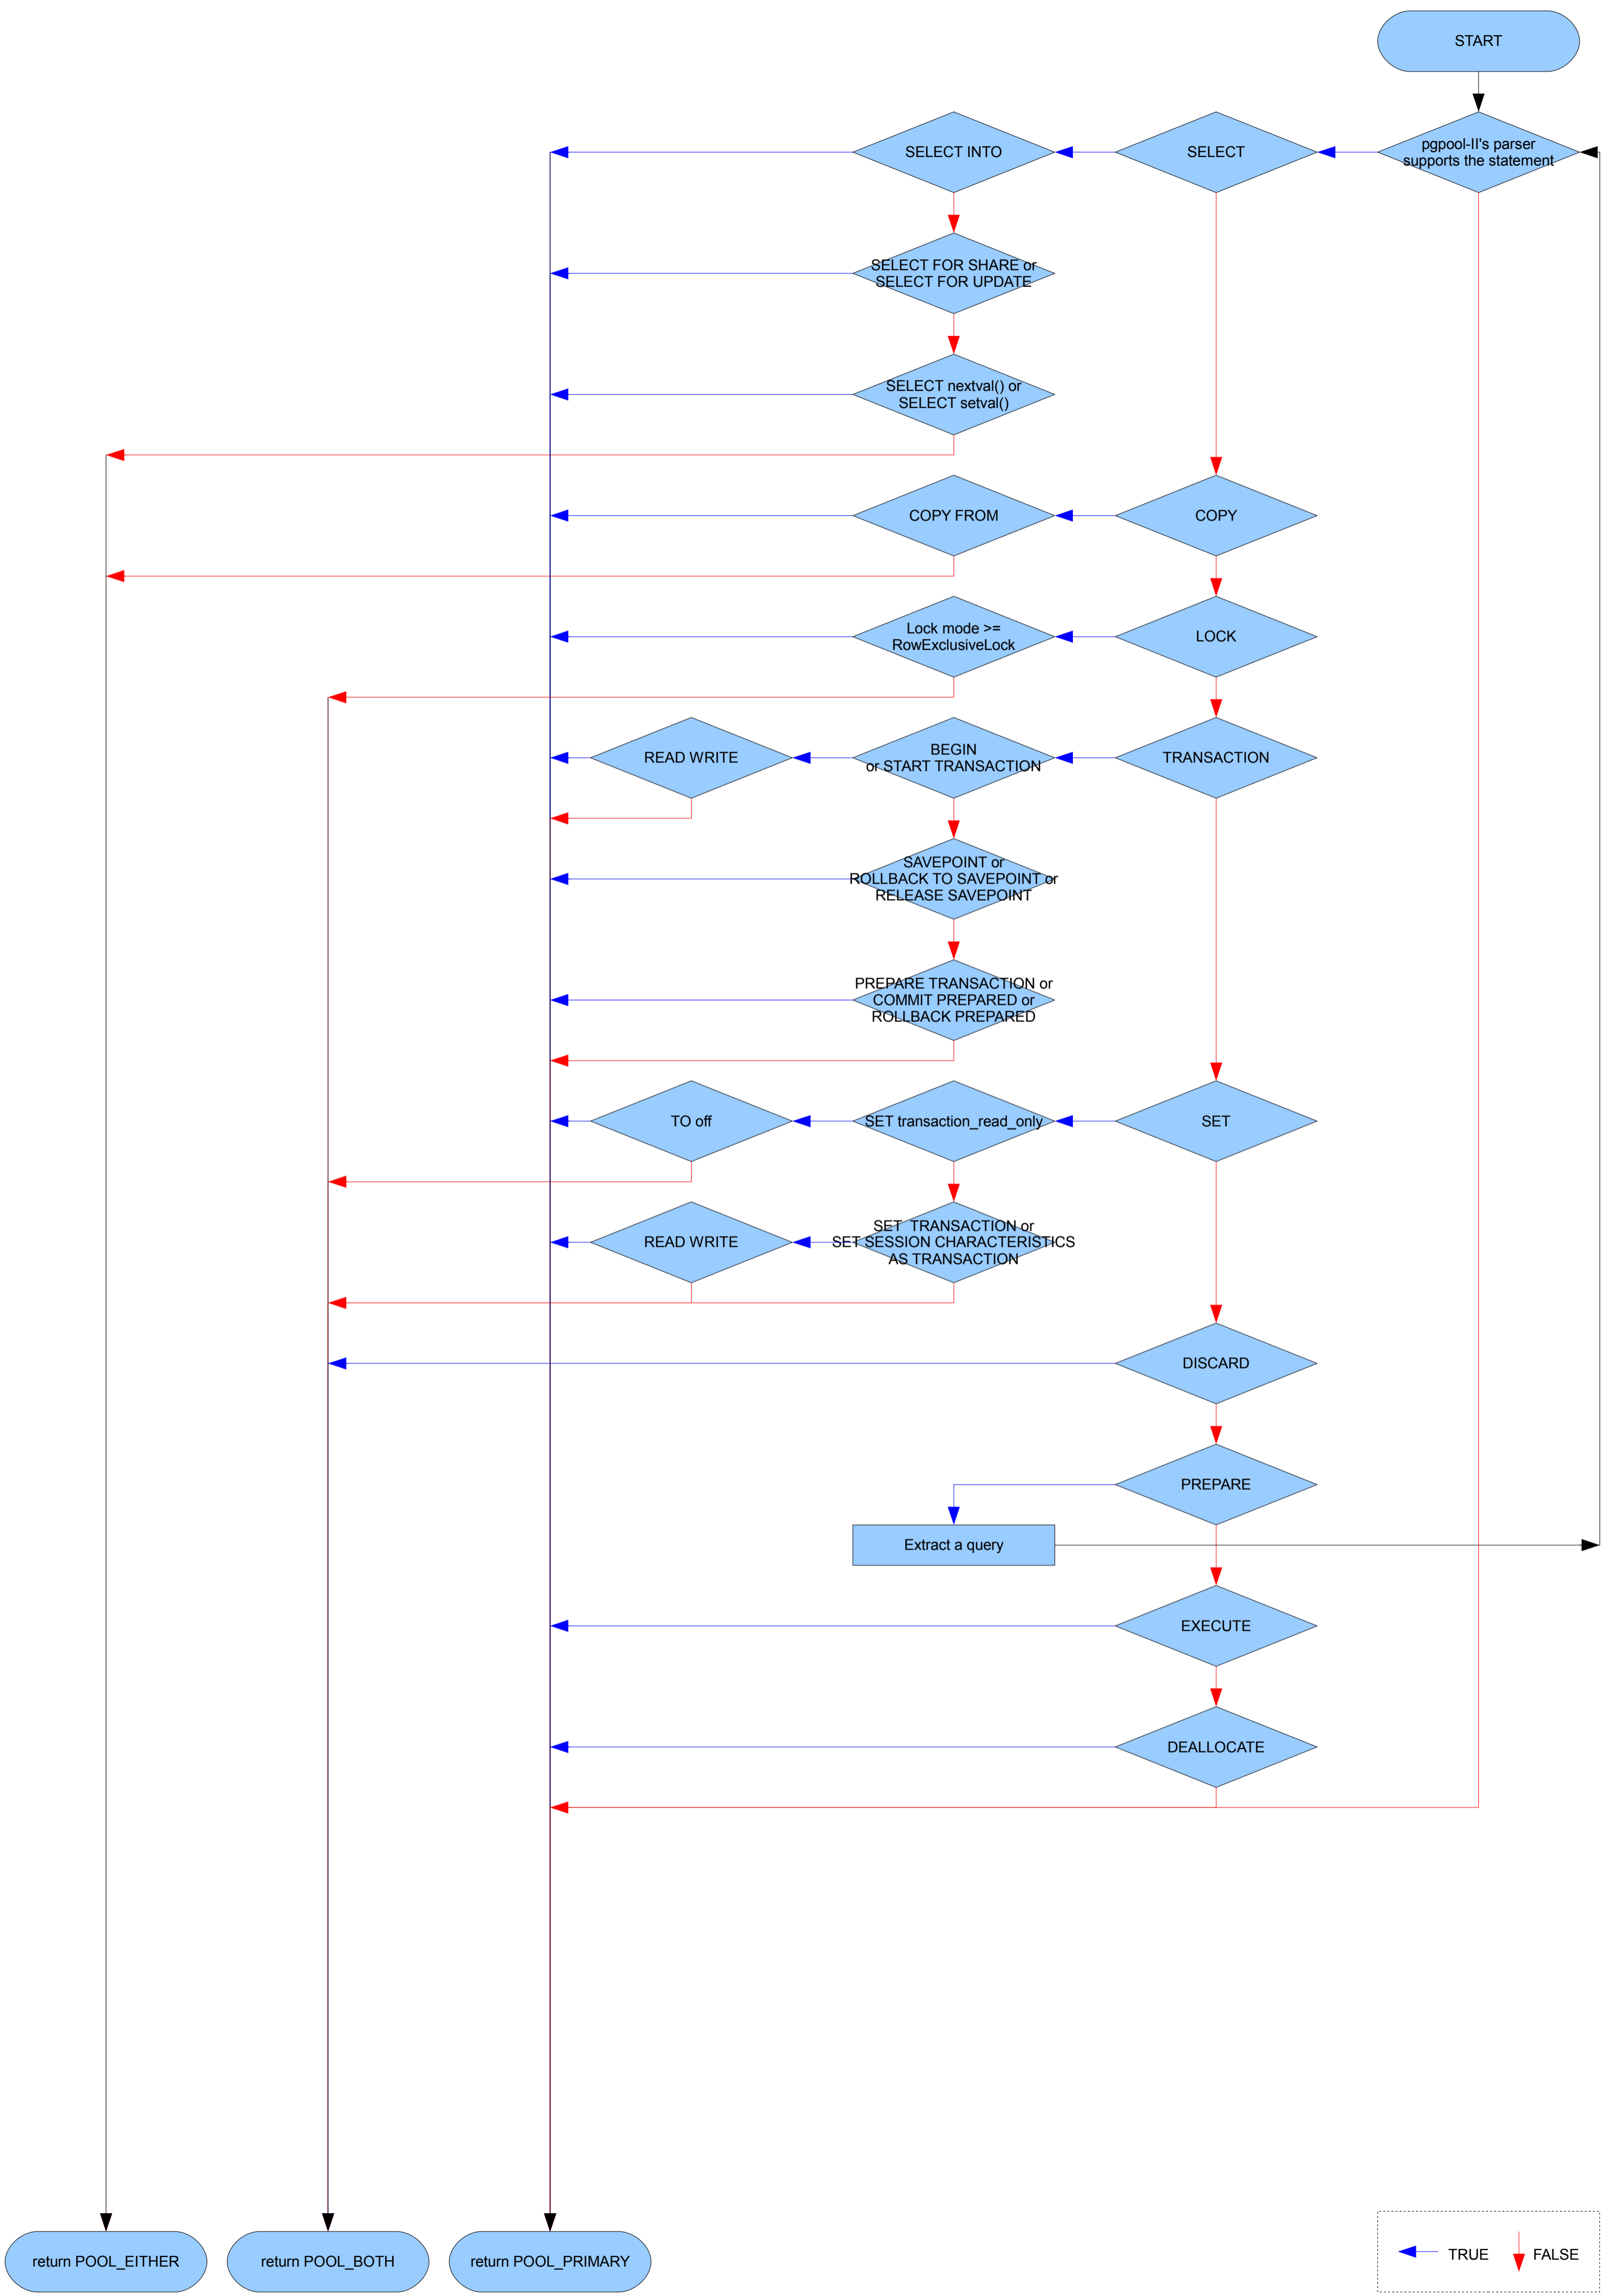

← TRUE ↓ FALSE

* Read query
 - SELECT/WITH without FOR UPDATE/SHARE
 - An initial letter is either of 'S', 'W', 'T', or '.'. (case-insensitive)
 - COPY TO STDOUT
 - EXPLAIN
 - EXPLAIN ANALYZE and query is SELECT

← TRUE ↓ FALSE